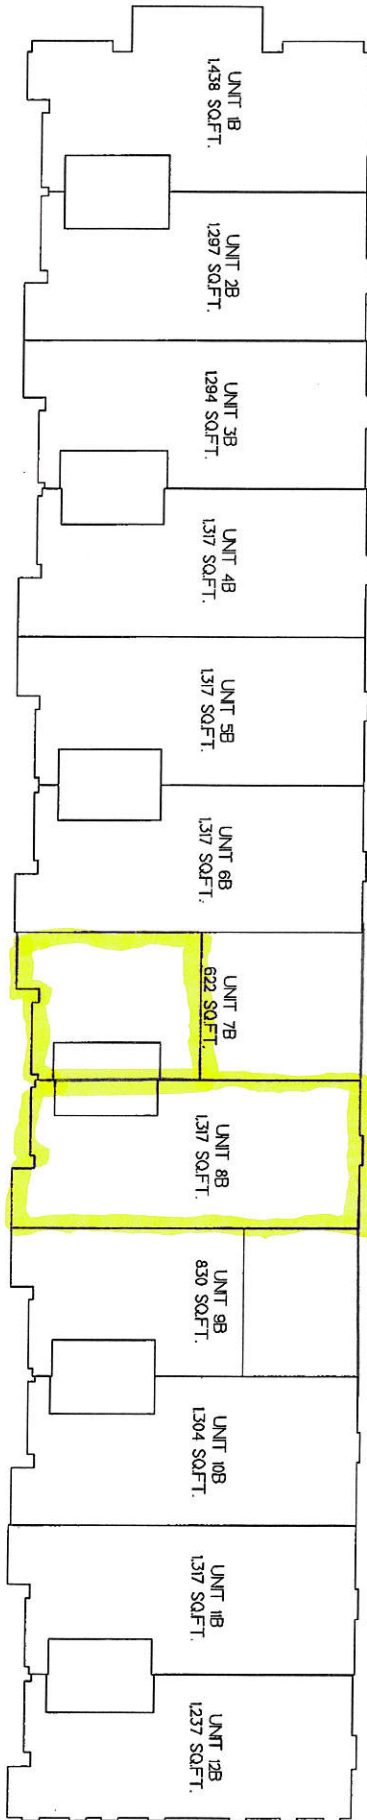

GREENWOOD LANE INC.

209 AEROTECH DRIVE
ENFIELD, NOVA SCOTIA

UPPER LEVEL

TOTAL RENTABLE AREA 14,607 SQ.FT.

LOWER LEVEL

TOTAL RENTABLE AREA 15,979 SQ.FT.